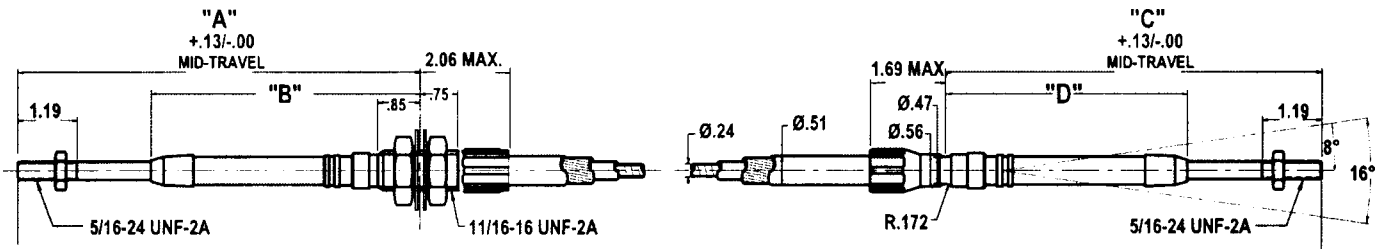

60 Series - Push Pull Cables

Travel	Bulkhead Type Fitting		Clamp Type Fitting		Input Load Pounds (N) STANDARD & TFXTREME
	"A"	"B"	"C"	"D"	
1"	5.06 (128.5)	3.38 (85.8)	4.38 (111.2)	2.69 (68.3)	200/200 (890/890)
2"	6.56 (166.6)	4.38 (111.2)	5.88 (149.3)	3.69 (93.7)	200/200 (890/890)
3"	8.06 (204.7)	5.38 (136.6)	7.38 (187.4)	4.69 (119.1)	180/200 (800/890)
4"	9.56 (242.8)	6.38 (162.0)	8.88 (225.5)	5.69 (144.5)	150/200 (222/890)
5"	11.06 (280.9)	7.38 (187.4)	10.38 (263.6)	6.69 (169.9)	120/200 (534/890)

** For fastest delivery ask about **TMAP** cables. Custom built and shipped the same day!*

PART NUMBERING SYSTEM

CABLE SERIES
PART NUMBER

TRAVEL IN INCHES
01 = 1" Travel
02 = 2" Travel
03 = 3" Travel
04 = 4" Travel
05 = 5" Travel

CABLE LENGTH
In inches (Place 0 in
first position if less
than 100')

60 Series XL Cable Types	End Type	Cable Series Part Number
TFXtreme	Bulkhead	316861
TFXtreme	Clamp	316862
TFXtreme	Bulkhead/Clamp	316863
60B	Bulkhead	304261
60C	Clamp	304262
60BC	Bulkhead/Clamp	304263

Example: 316861-02-150 is a TFXtreme 60 series bulkhead cable, with a 2 inch travel, and 150 inches long.