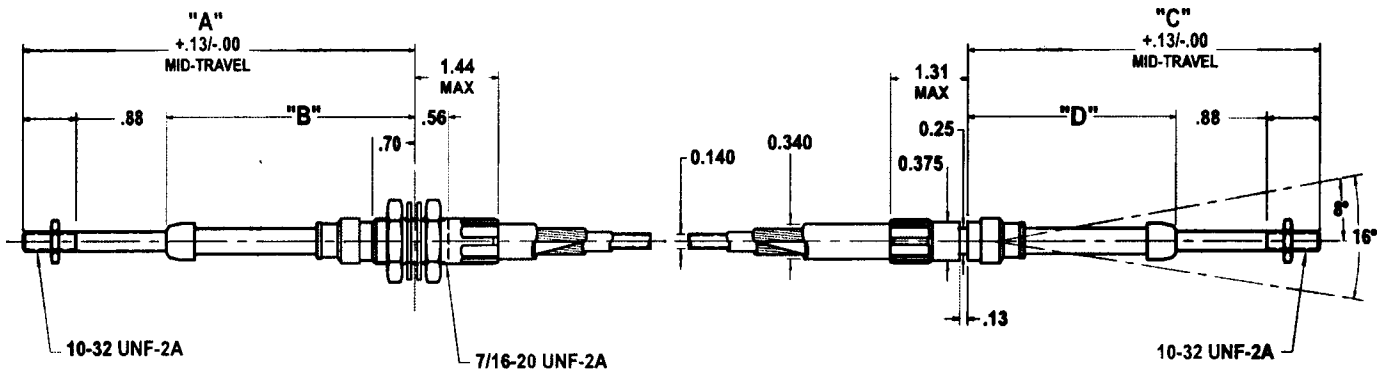

## 30 Series - Push Pull Cables

Travel	Bulkhead Type Fitting		Clamp Type Fitting		Input Load Pounds (N) Push/Pull
	"A"	"B"	"C"	"D"	
1"	4.38 (111.2)	3.00 (76.2)	3.69 (93.7)	2.31 (58.6)	50/50 (222/222)
2"	5.88 (149.3)	4.00 (101.6)	5.19 (131.8)	3.31 (84.0)	50/50 (222/222)
3"	7.38 (187.4)	5.00 (127.0)	6.69 (169.9)	4.31 (109.4)	40/50 (178/222)
4"	8.88 (225.5)	6.00 (152.4)	8.19 (208.0)	5.31 (134.8)	30/50 (133/222)
5"	10.38 (263.6)	7.00 (177.8)	9.69 (246.1)	6.31 (160.2)	20/50 (89/222)

All Dimensions are in inches (mm)

*\* For fastest delivery ask about TMAP cables. Custom built and shipped the same day!*

30 Series Cable Types	End Type	Cable Series Part Number
TFXtreme	Bulkhead	316831
TFXtreme	Clamp	316832
TFXtreme	Bulkhead/Clamp	316833
30B	Bulkhead	036559
30C	Clamp	065870
30BC	Bulkhead/Clamp	037990

Example: 316831-02-150 is a TFXtreme 30 series bulkhead cable, with a 2 inch travel, and 150 inches long.