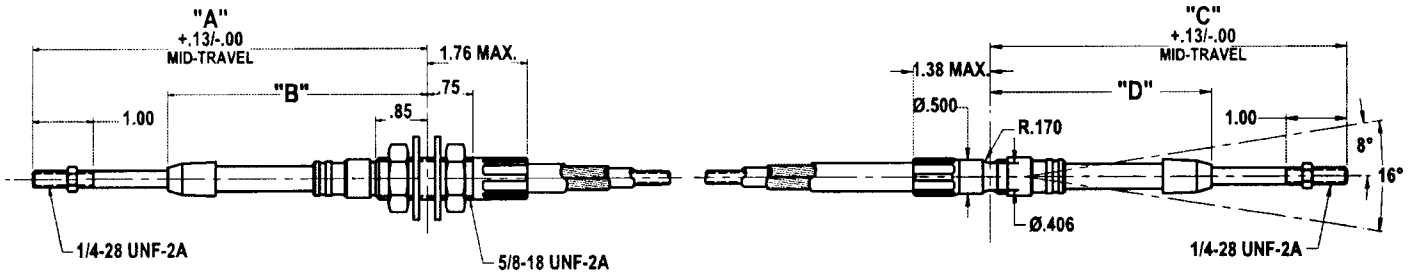

40 Series - Push Pull Cables

*Metric Rod Ends are M6 x 1.

Travel	Bulkhead Type Fitting		Clamp Type Fitting		Input Load Pounds (N) TFXTREME Push/Pull
	"A"	"B"	"C"	"D"	
1"	4.63 (117.6)	3.13 (79.5)	4.00 (101.6)	2.50 (63.5)	150/170 (667/756)
2"	6.13 (155.7)	4.13 (104.9)	5.50 (139.7)	3.50 (88.9)	150/170 (667/756)
3"	7.63 (193.8)	5.13 (130.3)	7.00 (177.8)	4.50 (114.3)	130/170 (578/756)
4"	9.13 (231.9)	6.13 (155.7)	8.50 (215.9)	5.50 (139.7)	110/170 (489/756)
5"	10.63 (270.0)	7.13 (181.1)	10.00 (254.0)	6.50 (165.1)	90/150 (400/667)

All Dimensions are in inches (mm)

* For fastest delivery ask about **TMAP** cables. Custom built and shipped the same day!

PART NUMBERING SYSTEM

X X X X X X - X X - X X X

CABLE SERIES
PART NUMBER

TRAVEL IN INCHES
01 = 1" Travel
02 = 2" Travel
03 = 3" Travel
04 = 4" Travel
05 = 5" Travel

CABLE LENGTH
In inches (Place 0 in first position if less than 100')

40 Series Cable Types	End Type	Cable Series Part Number
40B TFXtreme	Bulkhead	038011
40C TFXtreme	Clamp	038012
40BC TFXtreme	Bulkhead/Clamp	038013
40B TFXtreme w/Metric Rod Ends *	Bulkhead	310801
40C TFXtreme w/Metric Rod Ends *	Clamp	310802
40BC TFXtreme w/Metric Rod Ends *	Bulkhead/Clamp	310803

* Available in 2", 3", and 4" travel only.

Example: 316841-02-150 is a TFXtreme 40 series bulkhead cable, with a 2 inch travel, and 150 inches long.